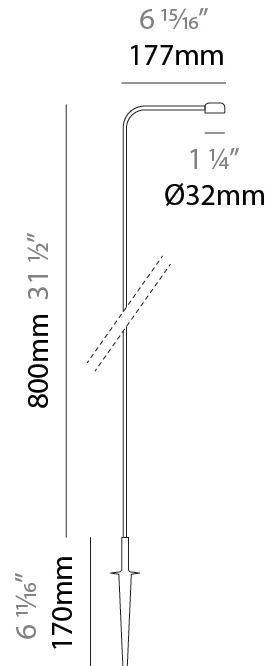

GENERAL

Series: Dot
 Brand: Platek
 Division: Exterior
 Mounting Type: Post
 Mounting Location: Above Ground
 Subcategory: Bollard - Garden

PHYSICAL

Shape: Disc
 Diameter (mm): 32
 Diameter (in): 1 ¼
 Height (mm): 800
 Height (in): 31 ½
 Extension (mm): 177
 Extension (in): 6 15/16
 Light Distribution: Direct
 Screws: No visible screws
 Fixture Finish: SST
 Fixture Material: Stainless Steel AISI 316L

LED

Color Temperature (°K): 2700 / 3000
 Max. Delivered Lumen (lm): 145
 Nominal Lumen (lm): 175
 CRI: >90 CRI
 Lamp Life (hrs): 60000

OPTICAL

Optic°: 120

RATINGS AND CERTIFICATIONS

Certified By: Certified for North American Standards
 IP rating: IP65
 IK Rating: IK05
 Upon Request: Higher Maximum Ambient Temperature

GENERAL

Series: Dot
 Brand: Platek
 Division: Exterior
 Mounting Type: Post
 Mounting Location: Above Ground
 Subcategory: Bollard - Garden

PHYSICAL

Shape: Disc
 Diameter (mm): 32
 Diameter (in): 1 1/4
 Height (mm): 1000
 Height (in): 39 3/8
 Extension (mm): 177
 Extension (in): 6 15/16
 Light Distribution: Direct
 Screws: No visible screws
 Fixture Finish: SST
 Fixture Material: Stainless Steel AISI 316L