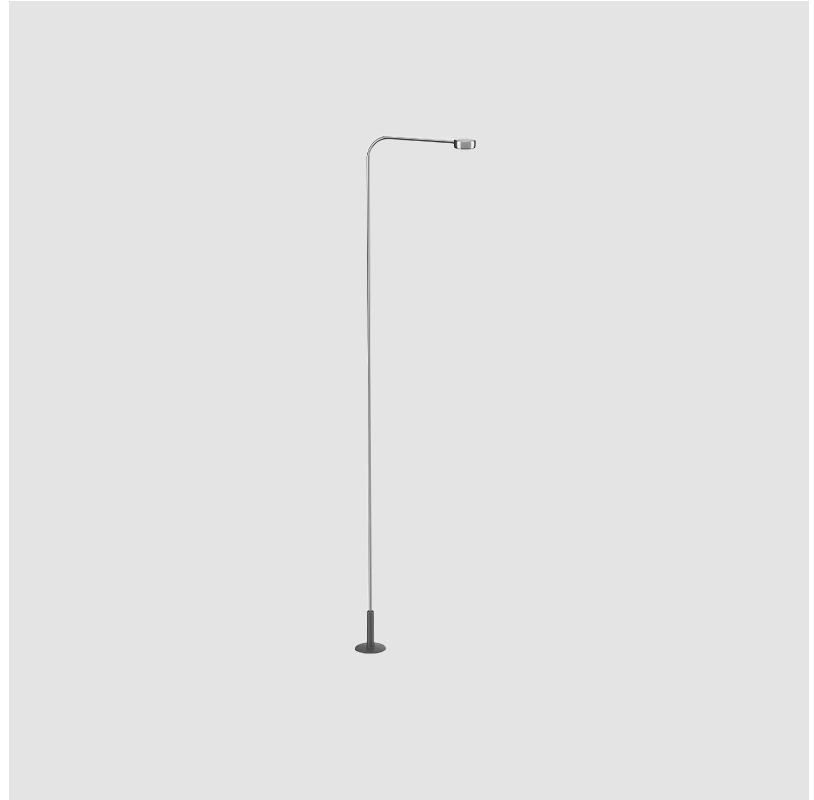

PROJECT	
TYPE	
SPECIFIER	
QUANTITY	
DATE	

DOT POST

E9B272-

base number

1. To build a product code in our configurator select the specify button on the base model # product page
2. To build a manual product code on this datasheet choose from the options listed below in blue font and add the suffix to the base model #

GENERAL

Series: Dot
Brand: Platek
Division: Exterior
Mounting Type: Post
Mounting Location: Above Ground
Subcategory: Bollard - Garden

PHYSICAL

Shape: Disc
Diameter (mm): 32
Diameter (in): 1 ¼
Height (mm): 800
Height (in): 31 ½
Extension (mm): 177
Extension (in): 6 15/16
Light Distribution: Direct
Screws: No visible screws
Fixture Finish: SST
Fixture Material: Stainless Steel AISI 316L

ELECTRICAL

Lamp Type: LED
Input Wattage (W): 2.9
Total Output Wattage (W): 2.3
Dimming: Tri-Mode (Non-Dimming and Phase Dimming (120Vac only) and 0-10V Dimming)
Driver Included: No
Driver Location: Remote
Driver Type: Constant Voltage - 120 / 277Vac
Driver Class: Class 2
Input Voltage (V): 120 - 277
Output Voltage (V): 24
Upon Request: 0-10V/ Phase Dimming Upon Request

LED

Color Temperature (°K): 2700 / 3000
Max. Delivered Lumen (lm): 145
Nominal Lumen (lm): 175
CRI: >90 CRI
Lamp Life (hrs): 60000

OPTICAL

Optic°: 120

RATINGS AND CERTIFICATIONS

Certified By: Certified for North American Standards
IP rating: IP65
IK Rating: IK05
Upon Request: Higher Maximum Ambient Temperature