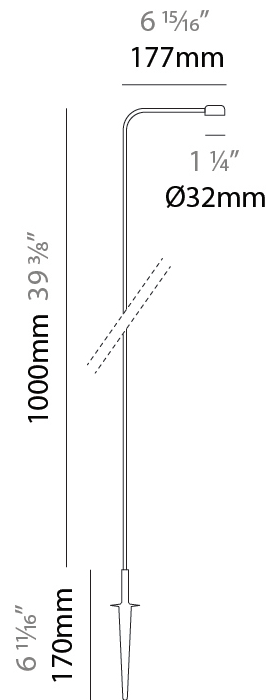

GENERAL

Series: Dot
 Brand: Platek
 Division: Exterior
 Mounting Type: Post
 Mounting Location: Above Ground
 Subcategory: Bollard - Garden

PHYSICAL

Shape: Disc
 Diameter (mm): 32
 Diameter (in): 1 ¼
 Height (mm): 800
 Height (in): 31 ½
 Extension (mm): 177
 Extension (in): 6 15/16
 Light Distribution: Direct
 Screws: No visible screws
 Fixture Finish: SST
 Fixture Material: Stainless Steel AISI 316L

LED

Color Temperature (°K): 2700 / 3000
 Max. Delivered Lumen (lm): 145
 Nominal Lumen (lm): 175
 CRI: >90 CRI
 Lamp Life (hrs): 60000

OPTICAL

Optic°: 120

RATINGS AND CERTIFICATIONS

Certified By: Certified for North American Standards
 IP rating: IP65
 IK Rating: IK05
 Upon Request: Higher Maximum Ambient Temperature

GENERAL

Series: Dot
 Brand: Platek
 Division: Exterior
 Mounting Type: Post
 Mounting Location: Above Ground
 Subcategory: Bollard - Garden

PHYSICAL

Shape: Disc
 Diameter (mm): 32
 Diameter (in): 1 1/4
 Height (mm): 1000
 Height (in): 39 3/8
 Extension (mm): 177
 Extension (in): 6 15/16
 Light Distribution: Direct
 Screws: No visible screws
 Fixture Finish: SST
 Fixture Material: Stainless Steel AISI 316L