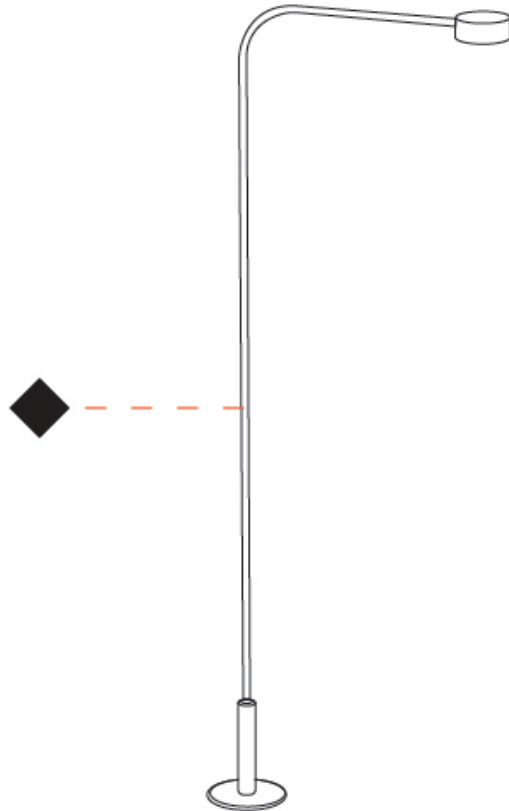

DOT POST

E9B272-

PROJECT	_____
TYPE	_____
SPECIFIER	_____
QUANTITY	_____
DATE	_____